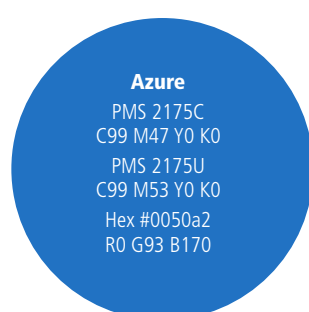

Secondary

Georgia for body text, secondary heads, etc.

## Colors

**Azure**  
PMS 2175C  
C99 M47 Y0 K0  
PMS 2175U  
C99 M53 Y0 K0  
Hex #0050a2  
R0 G93 B170

**Royal Blue**  
PMS 286C  
C100 M80 Y9 K2  
PMS 286U  
C100 M92 Y9 K2  
Hex #0c3c7c  
R23 G69 B143