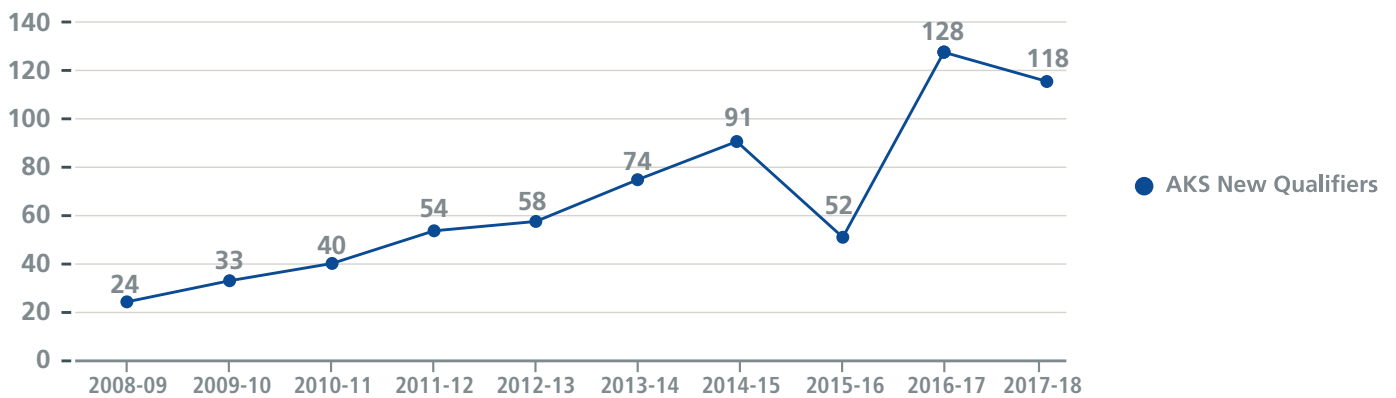

Sincerely,

Ron D. Burton
Chair, The Rotary Foundation 2018-19

Total Members by Level

Trustees Circle	637
Chair's Circle	133
Foundation Circle	98
Platinum Trustees Circle	10
Platinum Chair's Circle	6
Platinum Foundation Circle	2
Total Members	886

Top 10 Member Locations

United States	448
Taiwan	90
India	82
Korea, Republic of	64
Canada	38
Japan	36
Australia	17
Philippines	14
Brazil	13
Nigeria	12

Data as of 30 June 2018

YEAR IN REVIEW*

Because of your support, The Rotary Foundation surpassed its 2017-18 fundraising goal, raising \$414.7 million* for Rotary programs. Thank you for your passion, foresight, and generous support of our foundation.

Arch Klumph Society numbers

New Members	118
New Inductees	
Rotary world headquarters	34
Regional inductions	5
International Assembly	1
International Convention	18
Total	58

Arch Klumph Society July 2008–June 2018